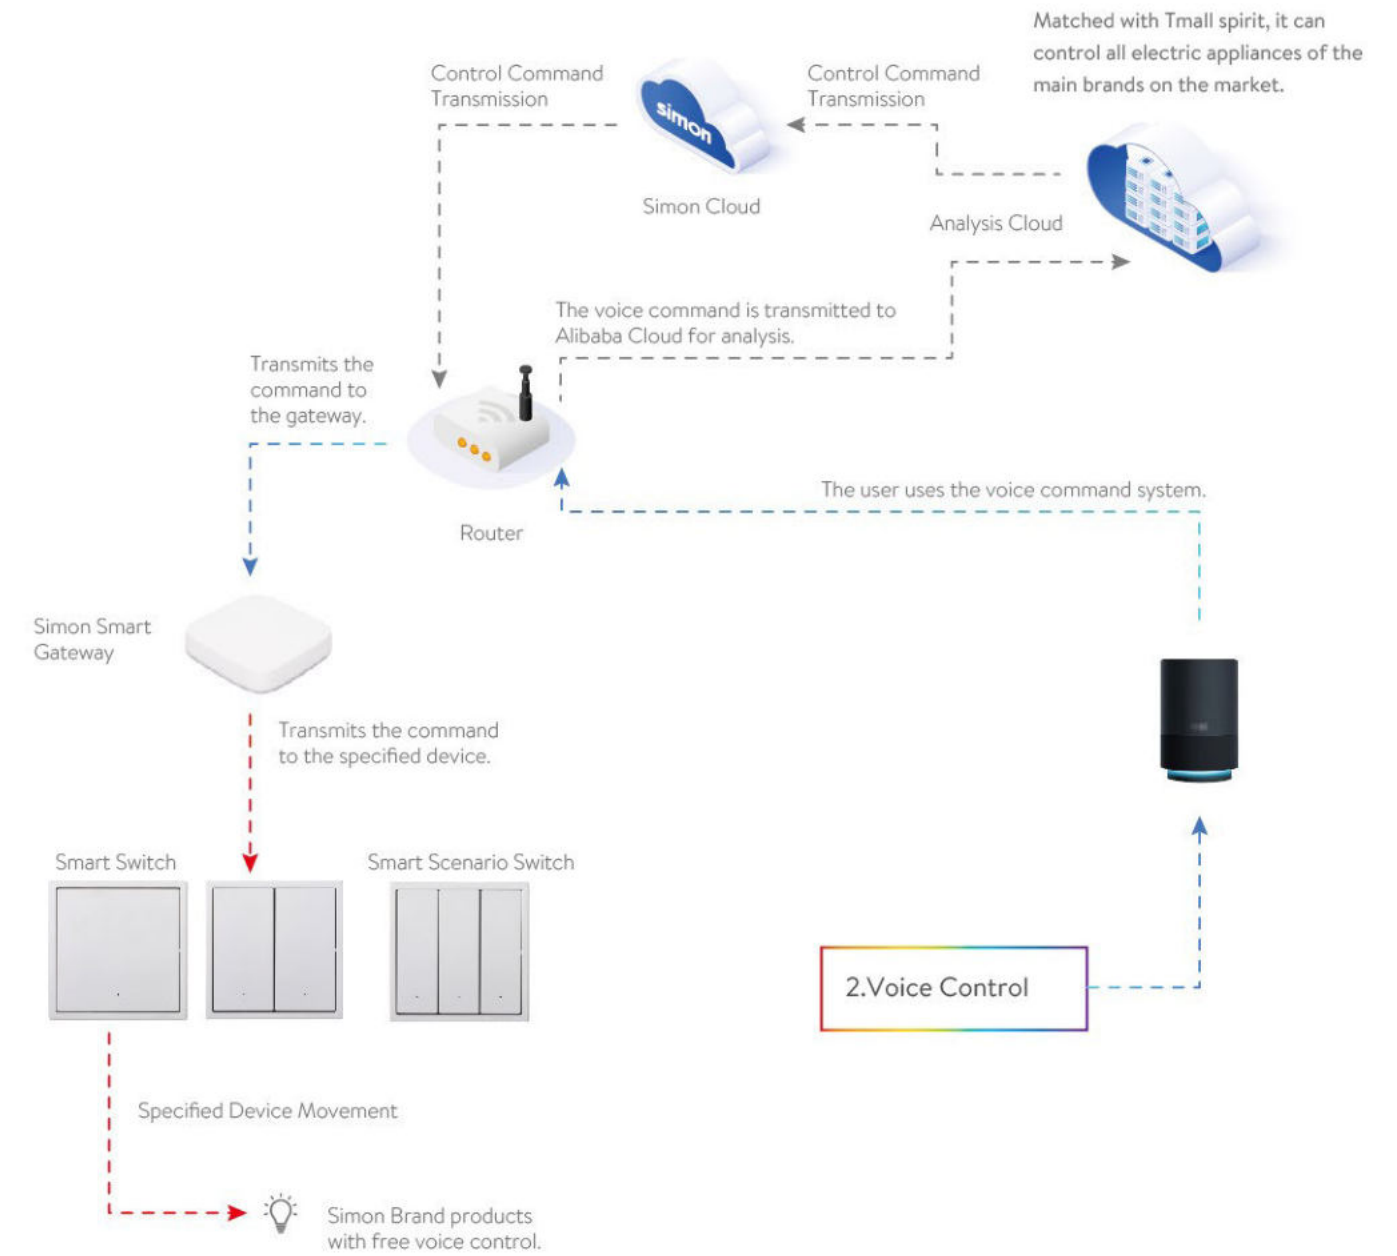

### Voice Control -- Tmall spirit, Alexa (Google Assistant)

Users can sleep on the bed and switch off the lamps and curtains directly via voice. At the end of the day, the user only needs to say "good night" and then light will switch to sleep scene.

### Smart Bulb Light (RGBW)

APP and voice control, create a colorful atmosphere.

### Smart Humidifier

Linked with the temperature and humidity sensor, to automatically set a constant comfortable temperature for the human body.

# Simon|Smart

Ten Major Product Features

Simon|Smart  
Ten Major Product Features

3. Leading Technology

Adopts the latest zigbee3.0 technology, embracing inclusiveness; easier for different devices to access and wider linkage with each other.