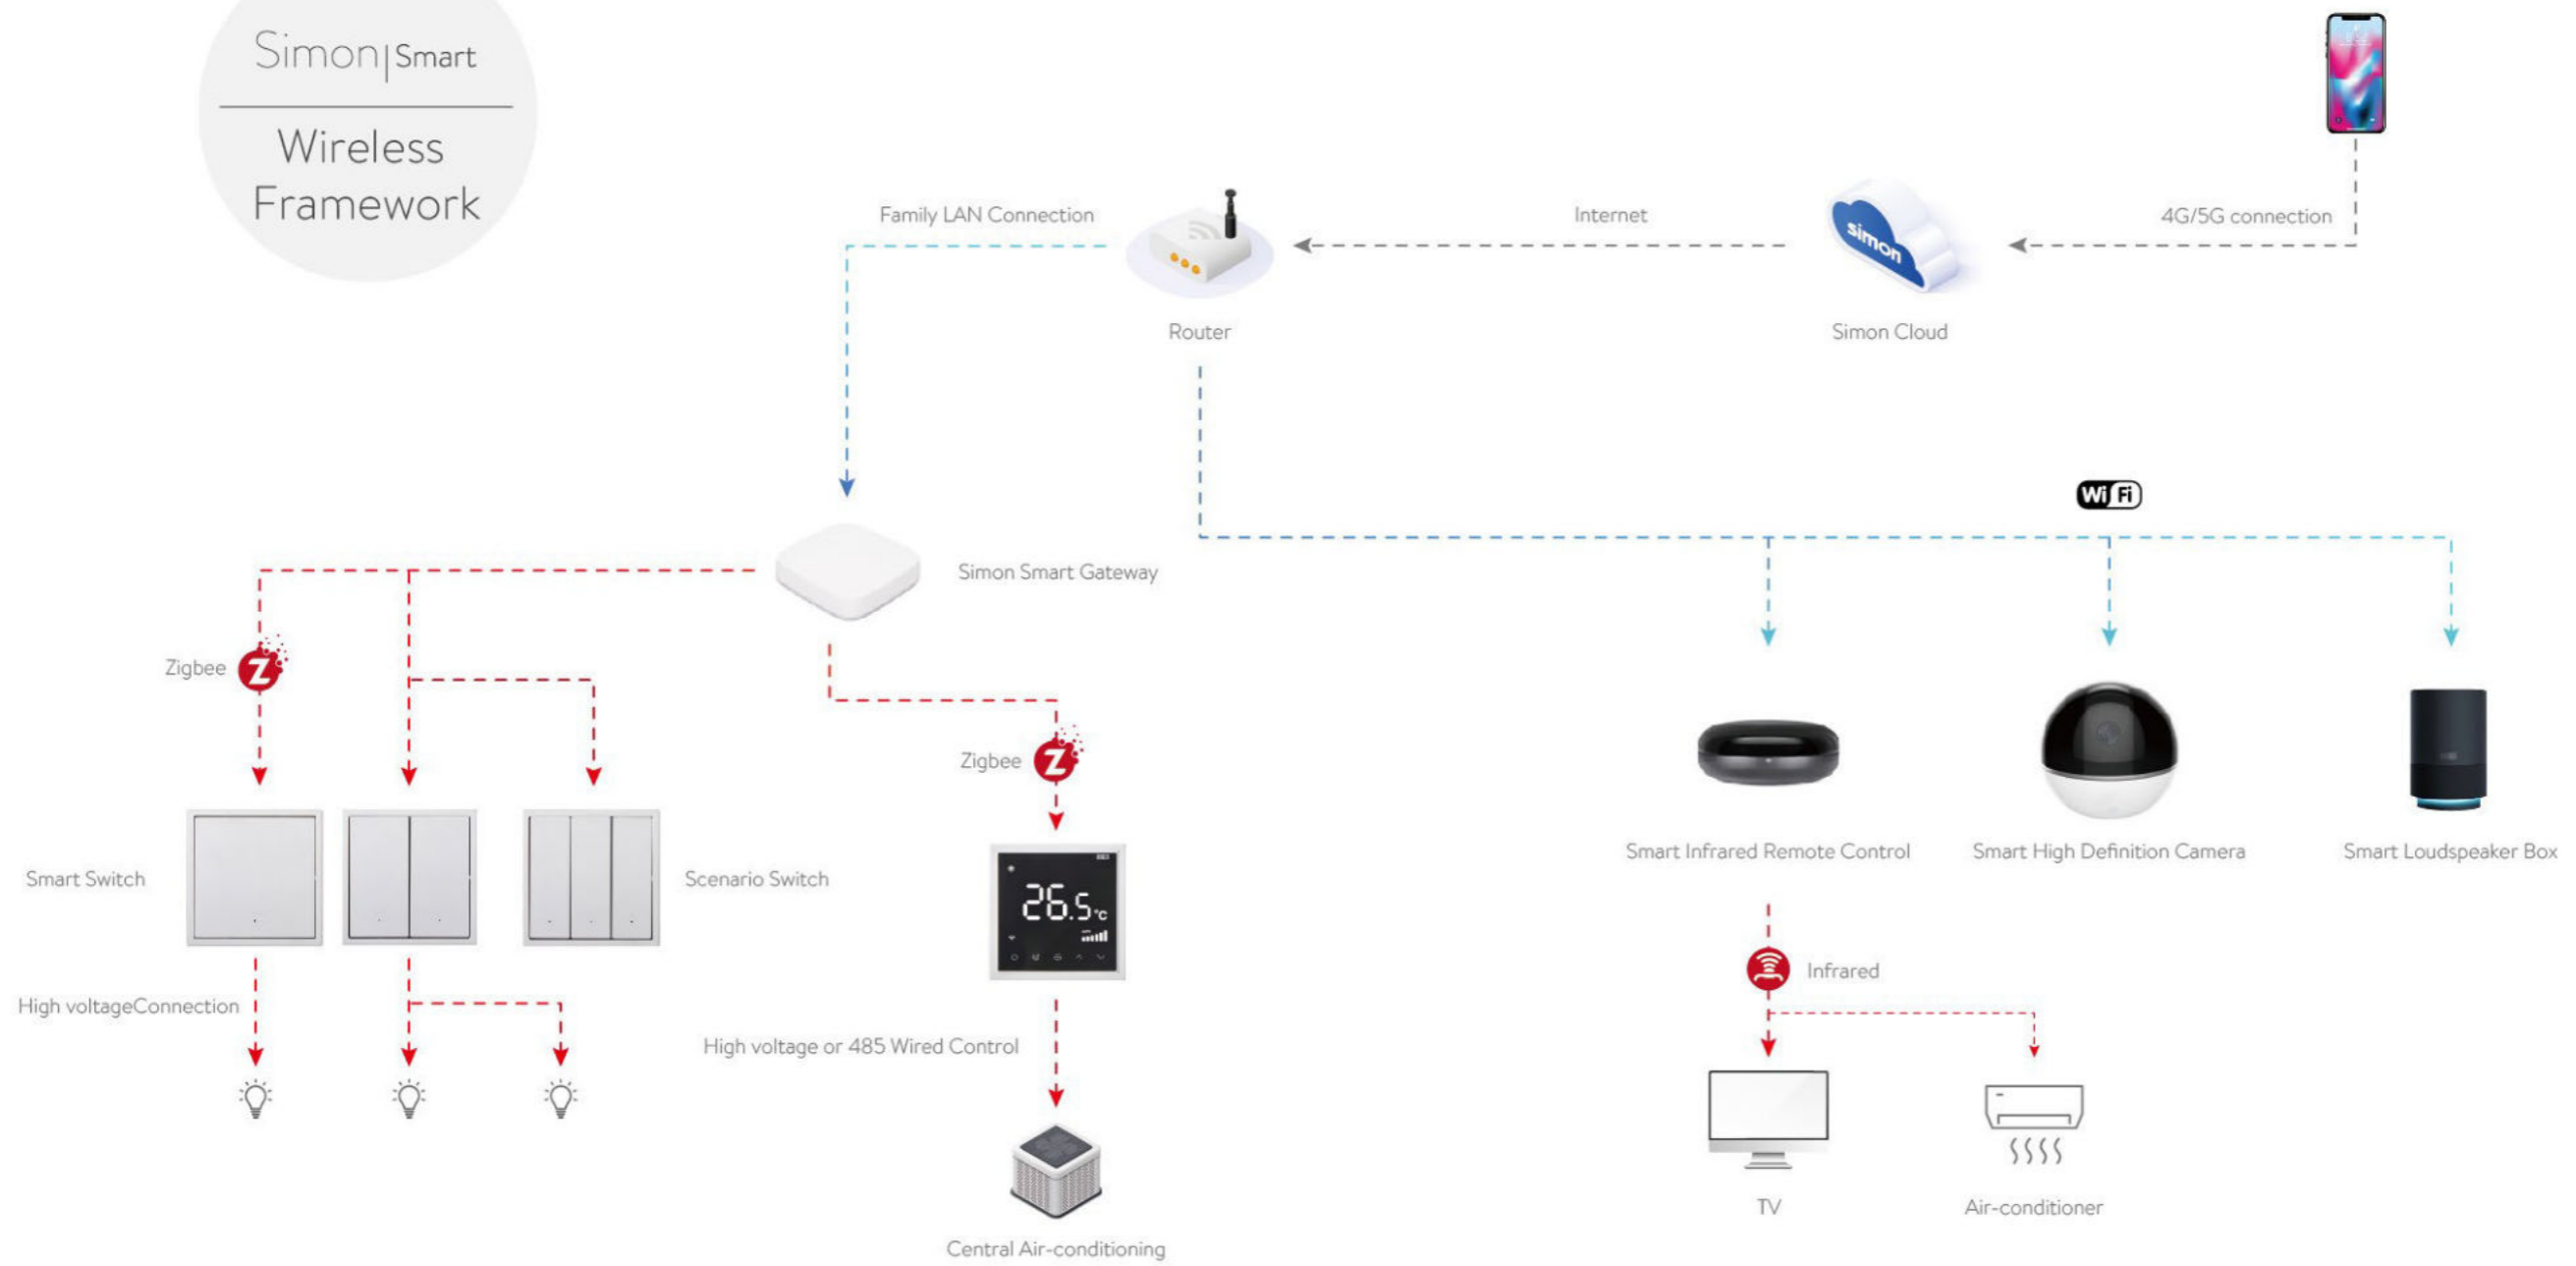

Simon|Smart
Wireless Framework