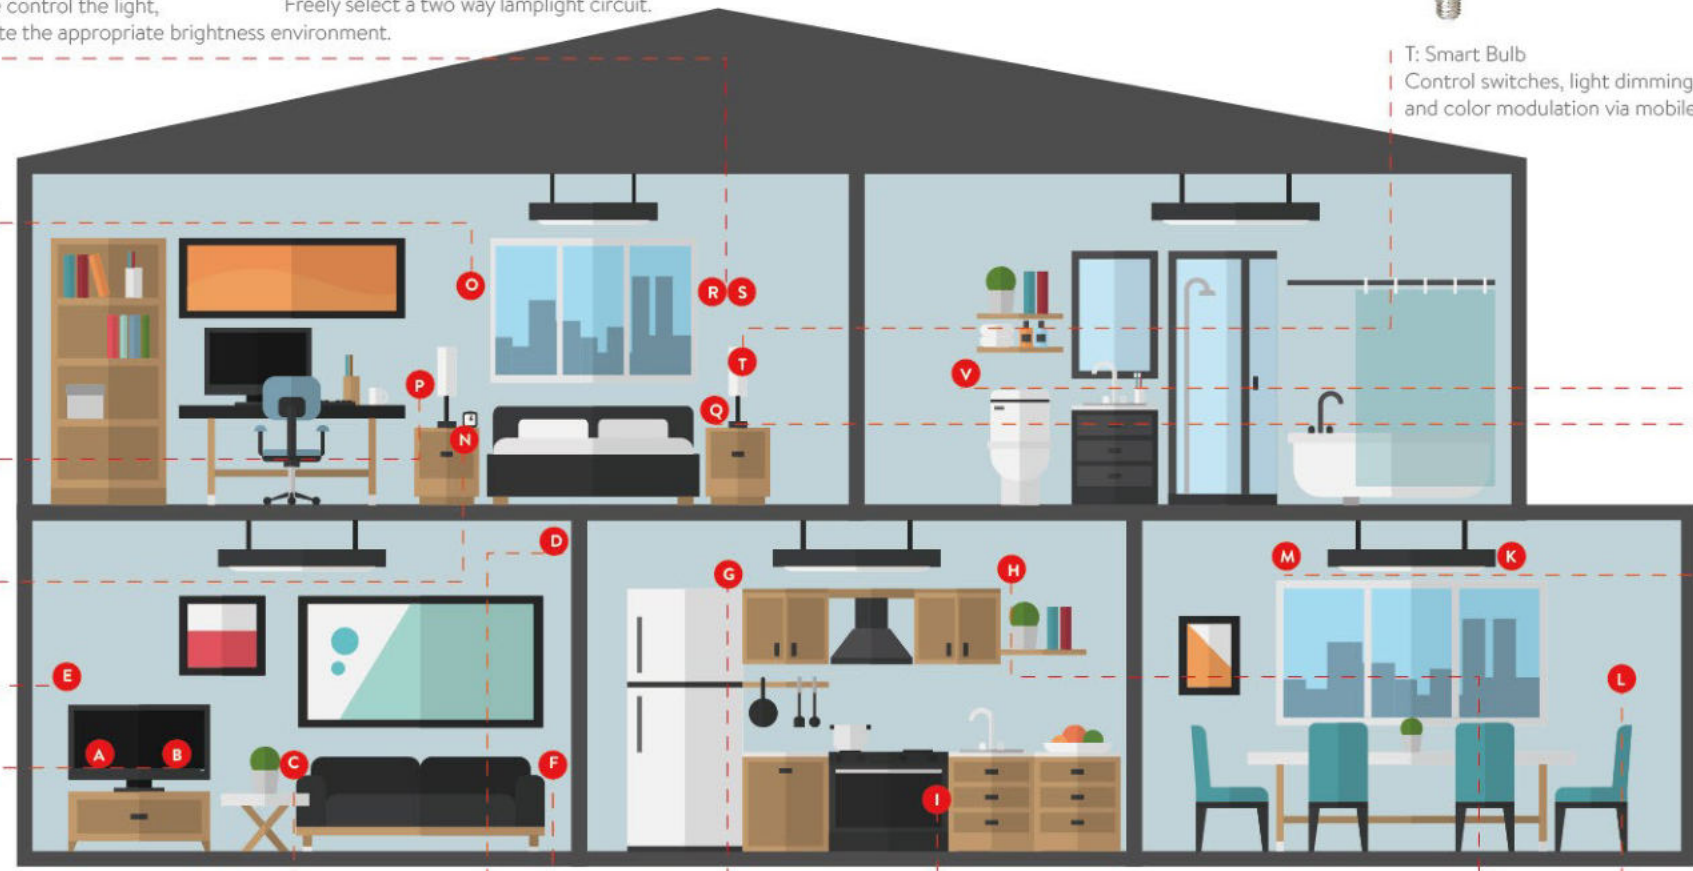

T: Smart Bulb  
Control switches, light dimming,  
and color modulation via mobile phone and voice.

O: Air Conditioner Partner  
With infrared control,  
it is able to control the air conditioner  
in the room via mobile phone and voice.

P: Smart Loudspeaker Box (Tmall spirit)  
Voice control of lamplight and electrical  
equipment at home.

V: Smart Switch  
Achieve remote control or scenario linkage, or  
can also be used as a traditional switch.

N: Smart Human Body Infrared Motion  
Sensor  
Achieve illumination with a night lamp  
when getting up in the night. An alarm  
push function can also be set up.

E: Smart Scenario Switch  
Customized scenario control.