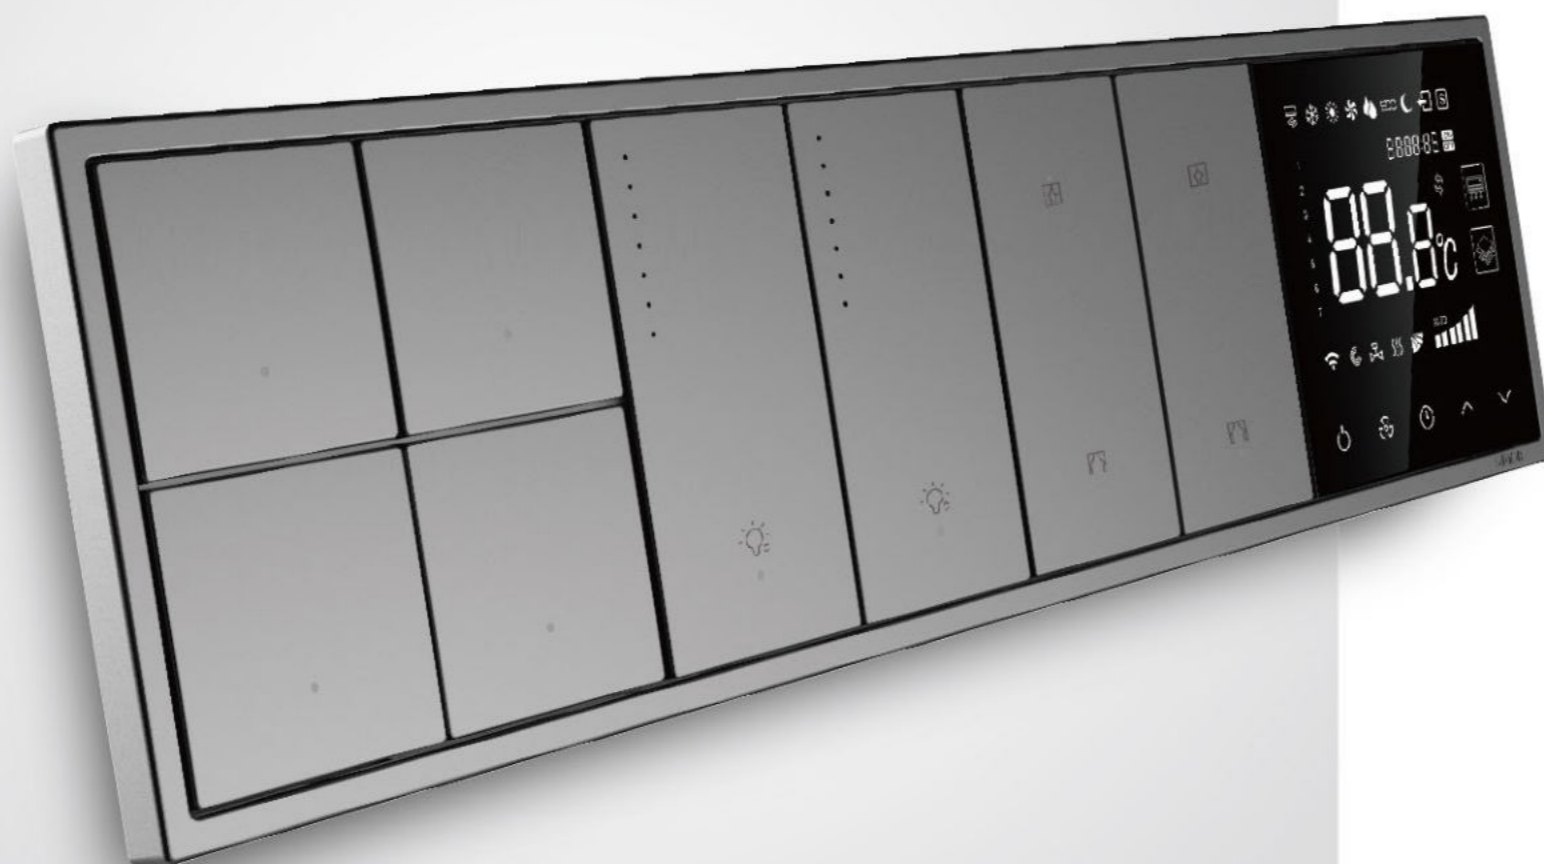

## Smart switch, practical and simple

Built-in imported MCU chip, with smart control,  
maintaining classical physical touch switching mode.  
Make difficult things simple, achieve scenario control with one key.  
"Zero-based" control of smart life.