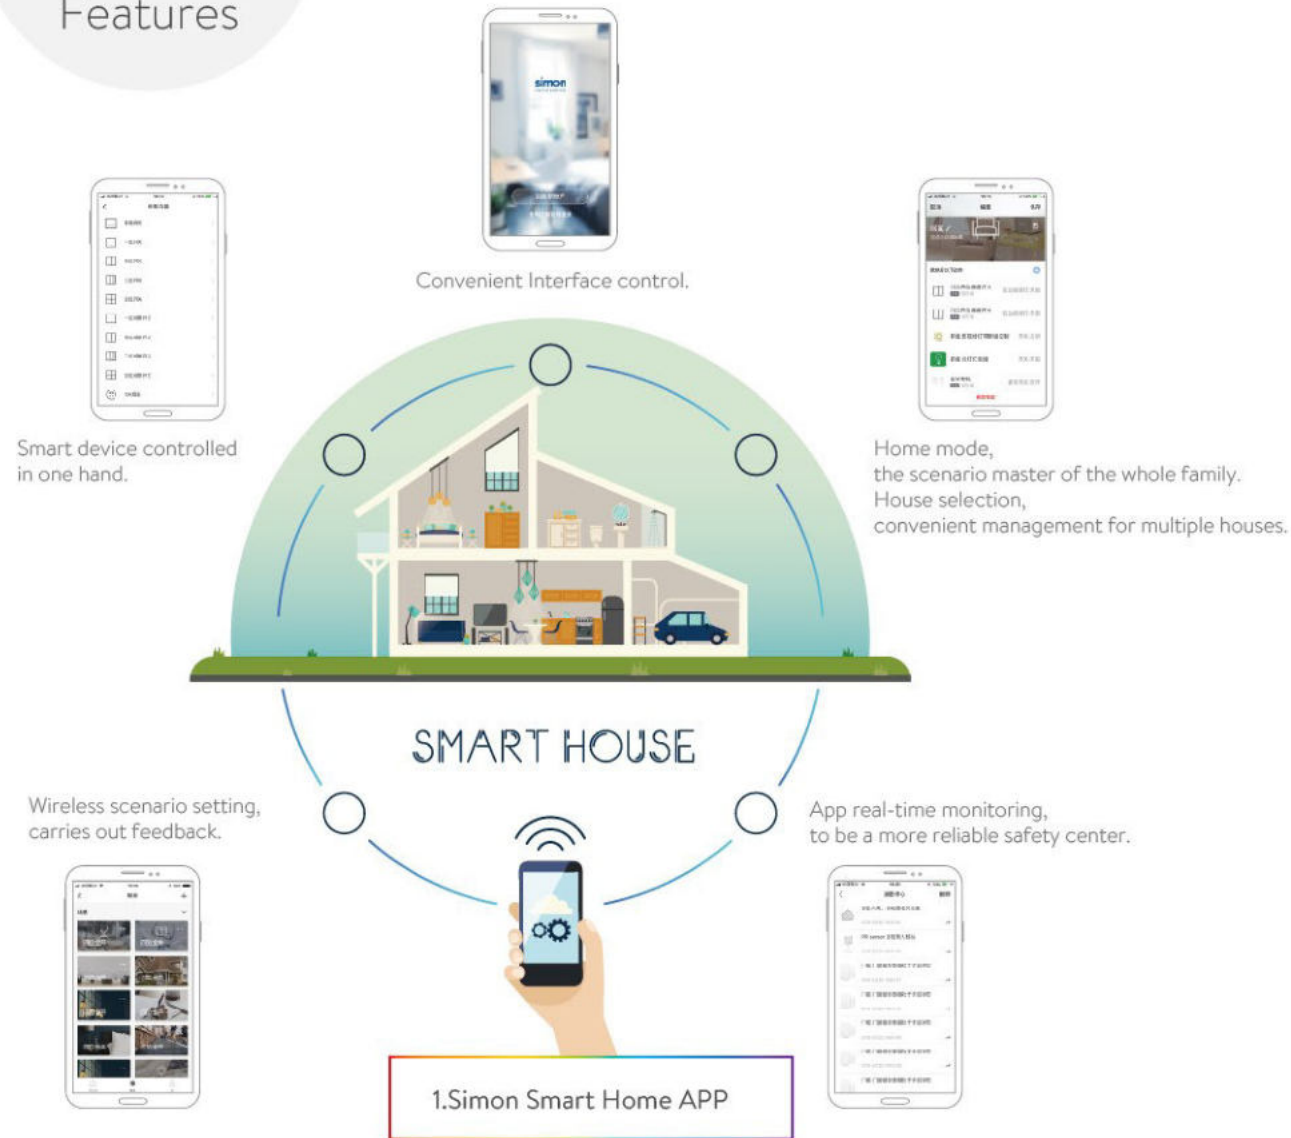

### Voice Control -- Tmall spirit, Alexa (Google Assistant)

Users can sleep on the bed and switch off the lamps and curtains directly via voice. At the end of the day, the user only needs to say "good night" and then light will switch to sleep scene.

### Smart Bulb Light (RGBW)

APP and voice control, create a colorful atmosphere.

### Smart Humidifier

Linked with the temperature and humidity sensor, to automatically set a constant comfortable temperature for the human body.

# Simon|Smart

Ten Major Product Features

Simon|Smart  
Ten Major Product Features

3. Leading Technology

Adopts the latest zigbee3.0 technology, embracing inclusiveness; easier for different devices to access and wider linkage with each other.